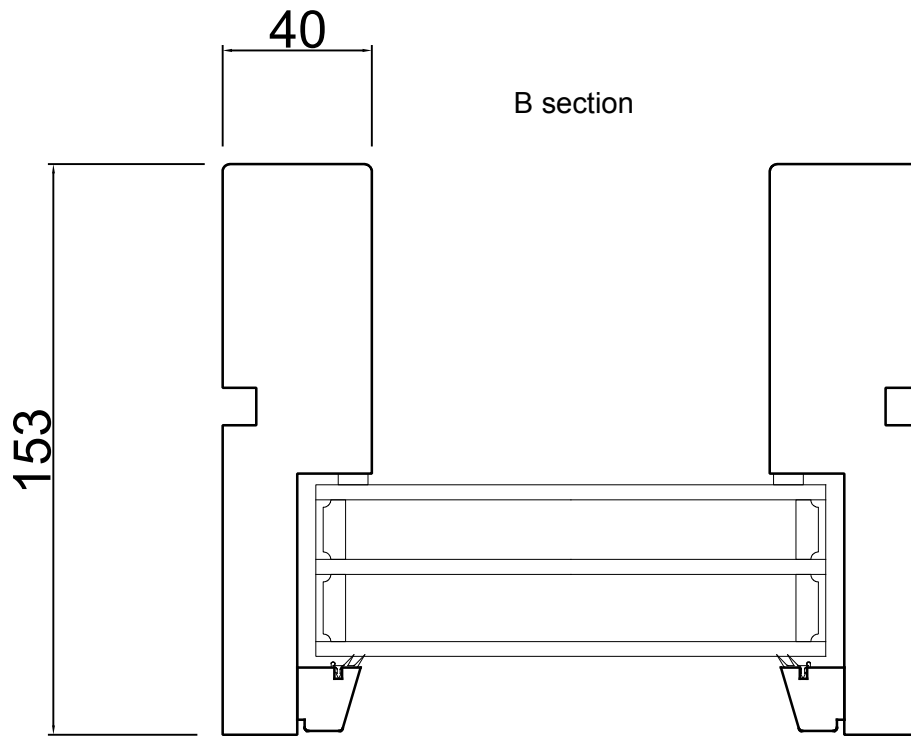

Rev	Description	Rev. by	Date

Designed by SH	Designed date 2019-05-16	Product Category Door	Processing Code	
Approved by	Approved date	Product Type Sliding	Material	
	Elifönster Skjuddörr Trä		Tolerances unless otherwise specified	View orientation 
	Överljus		Article Number	Scale
	Elitfönster Sliding Door Wood		Drawing Number	Revision
	Overlight		86-37-05 E	(A)