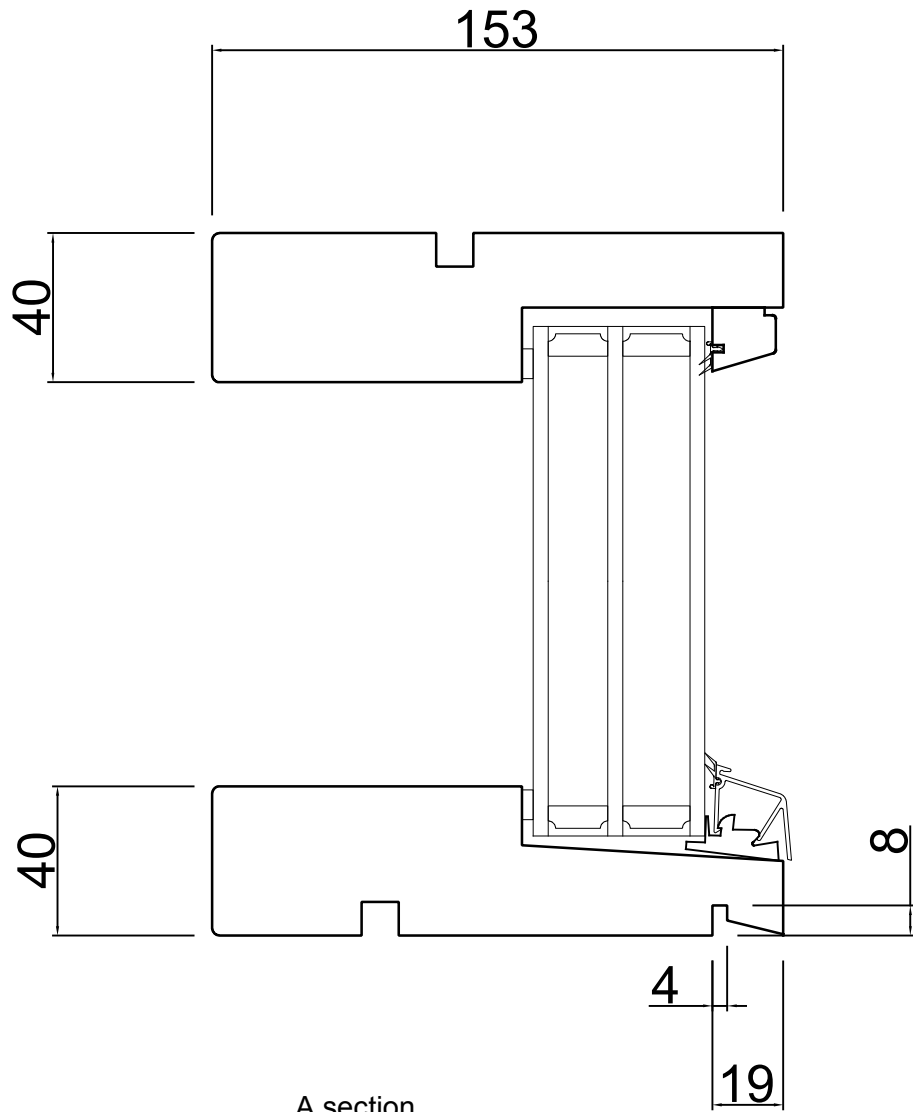

Rev	Description	Rev. by	Date

Designed by SH	Designed date 2019-05-16	Product Category Door	Processing Code	
Approved by	Approved date	Product Type Sliding	Material	
	Elifönster Skjuddörr Trä		Tolerances unless otherwise specified	View orientation 
	Överljus		Article Number	Scale
	Elitfönster Sliding Door Wood		Drawing Number	Revision
	Overlight		86-37-05 E	(A)